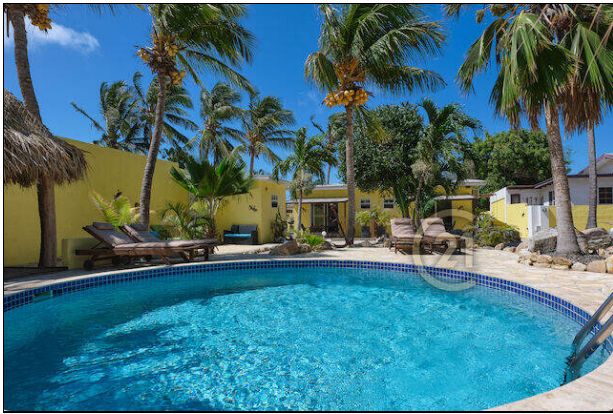

CENTURY 21.
Aruba Houses
Aruba

Roger Schimmel
Broker / Owner

Office: (297) 586-4242
roger@c21aruba.com
https://century21aruba.com

CENTURY 21 Aruba Real Estate, Palm Beach 4-G, Oranjestad, Noord, Aruba

Apartment complex Seroe Biento

Primavera (Oranjestad East) 📍 Aruba

MLS# 1152215

Condos/Apartments

983,146

District/Area: Primavera (Oranjestad East)

Region/Country: Aruba

Prop.Type: Condos/Apartments

Prop.View: Inland View

Beds: 14

Baths: 10½

Living Space: 445 m²

Land Area: 2,175 m²

Class: Residential

Features and Amenities

Outdoor Features

Flower Garden
Trees

Air Conditioning

Air Conditioning

Patio - Deck - Porch

Gazebo
Covered Patio

Furnished

Fully Furnished

Laundry

Common Laundry

Near By

Commercial Activities
Recreational Activities
Community Centre
Restaurants

Parking - Spots

Ample Parking

Yard / Landscaping

Fully Walled

Swimming Pool

Plunge Pool

Remarks

We introduce to you this tropical oasis in Seroe Biento!

Welcome to your own slice of paradise nestled in the tranquil neighborhood of Sero Biento. Seroe Biento is a short drive to the airport and less than a 10-minute drive to downtown Oranjestad. This apartment complex, similar to a resort-like haven, offers a unique opportunity for those seeking both investment and relaxation. With 2175 m² of meticulously landscaped property, this oasis comprises 8 charming apartments and a delightful 2-bedroom house, all exuding warmth and comfort. The complex is currently being used for short term and long-term rentals.

Upon entering the grounds, you're greeted by the inviting ambiance of island living. Each apartment is